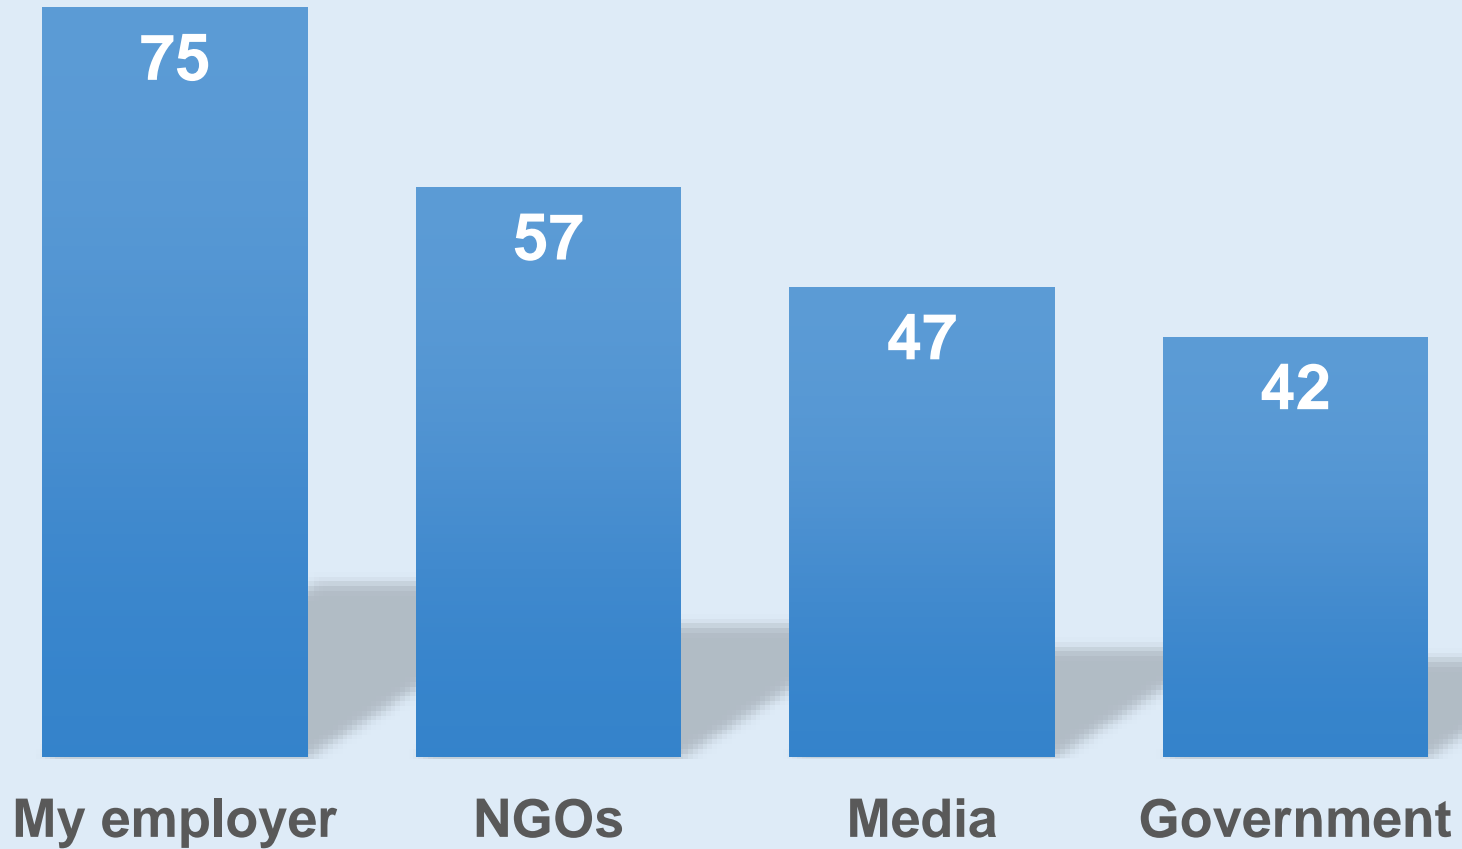

Edelman Trust Barometer 2019